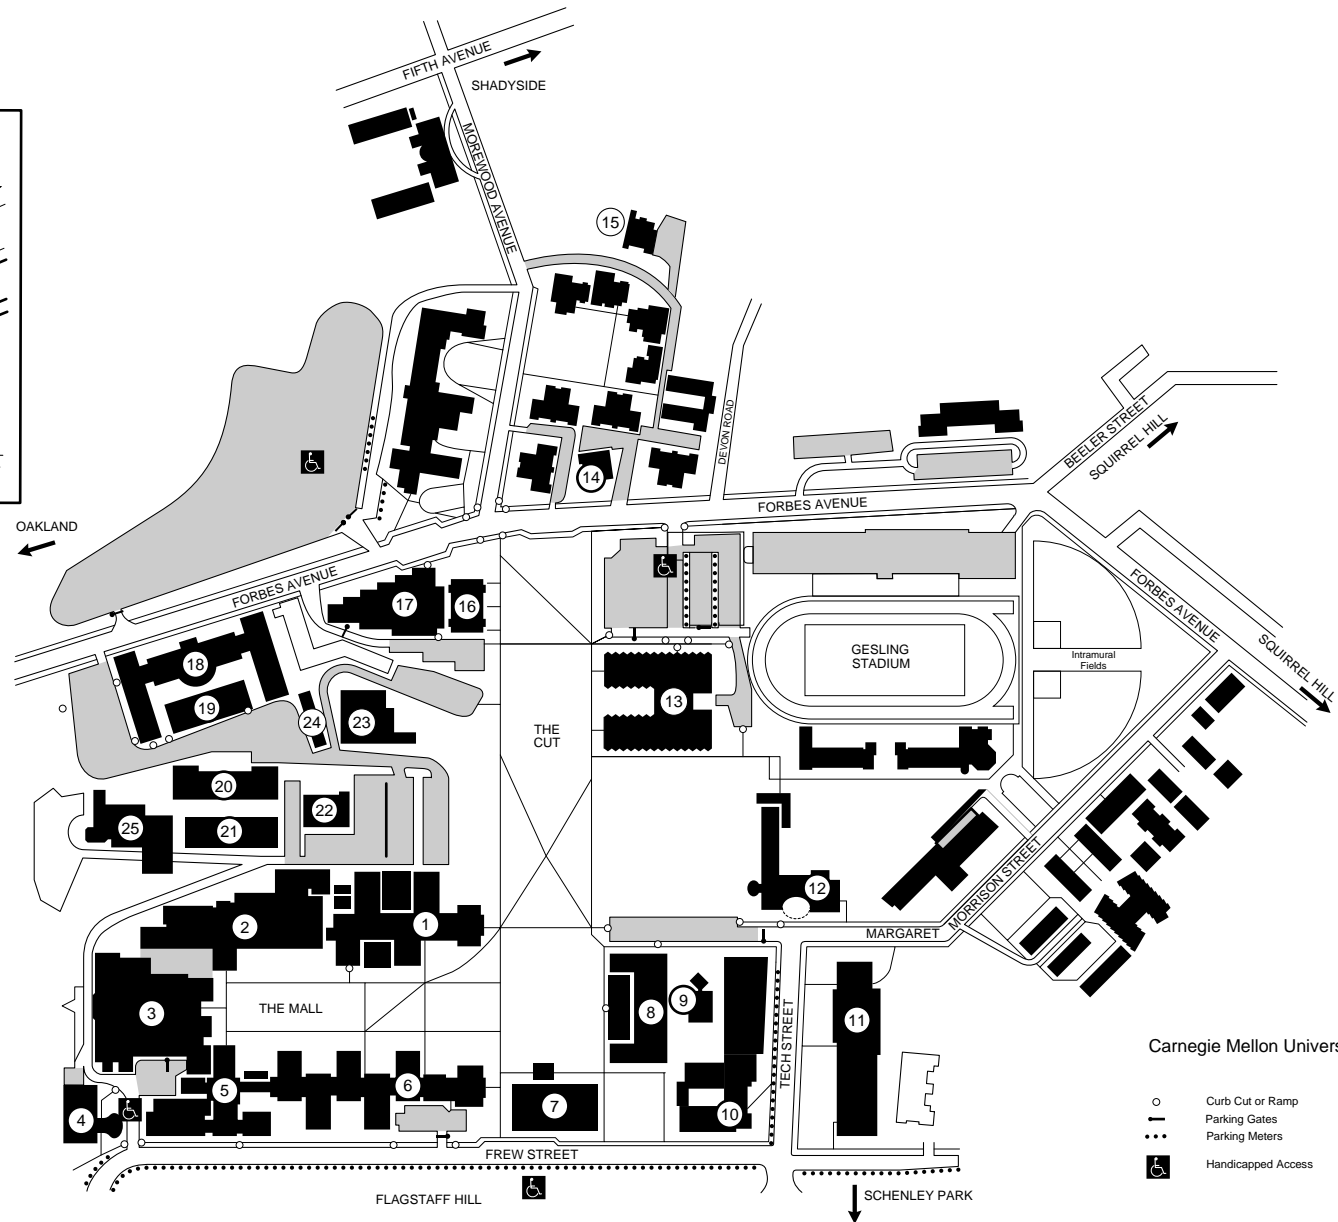

# Carnegie Mellon University Campus Map

## Academic Buildings

1. Doherty Hall
2. Wean Hall
3. Hamerschlag
4. Scaife Hall
5. Porter Hall
6. Baker Hall
7. Hunt Library
8. College of Fine Arts
9. Studio Theatre
10. Graduate School of Industrial Administration
11. Gymnasium
12. Margaret Morrison Carnegie Hall
13. Skibo Hall
14. 5017 Forbes Ave.
15. Bramer House
16. Warner Hall
17. University Computing Center
18. Hamburg Hall
19. Smith Hall
20. Field and Mobile Robotics Building
21. Mine Safety Laboratory Building
22. Planetary Robotics Building
23. Publication and Printing Building
24. West Garages
25. Physical Plant Building
26. Mellon Institute
27. Software Engineering Institute
28. College Club
29. Bellefield Towers

Carnegie Mellon University 1991

- Curb Cut or Ramp
- Parking Gates
- Parking Meters
- ♿ Handicapped Access