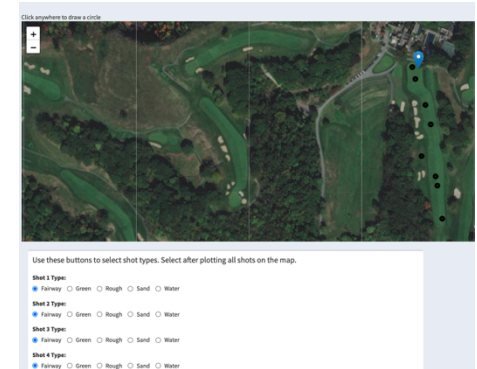

Description App and Features

- 5 tabs to collect information based on Player, Tournament Round and Holes
- Using Google maps API Satellite imagery, we were able to locate golf locations through user input
- Markers are used to indicate Pin Location as well as each location where the golf ball landed during the round
- Markers can be cleared/removed and dragged in case the initial drop location is bad
- Analysis for reporting and reflecting through past performances and players

The screenshot shows a web application interface for data entry. On the left is a dark sidebar with navigation tabs: 'Player + Tournament Entry', 'Tournament Pin Locations', 'Golf Map', 'Data Compilation', and 'Report'. The main content area is titled 'Data Entry App for CMU Golf Team' and contains a 'Metadata Entry' form. The form includes fields for 'Tournament Name' (a dropdown menu), 'Start Date' (a date picker set to '2021-05-08'), 'Player Name' (a dropdown menu), 'Round Number' (a dropdown menu), and 'Choose the hole:' (a dropdown menu with 'not chosen' selected).